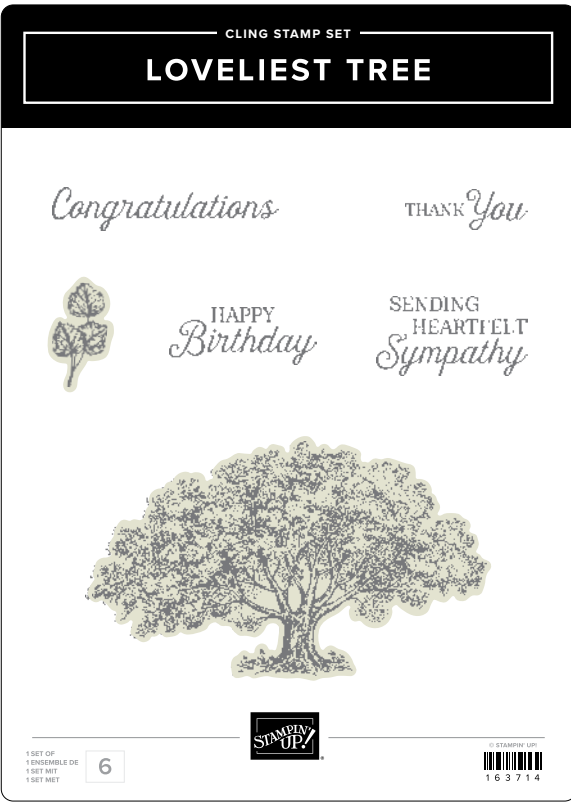

LOVELIEST TREE STAMP SET • 163714 | $20.00
6 cling stamps.