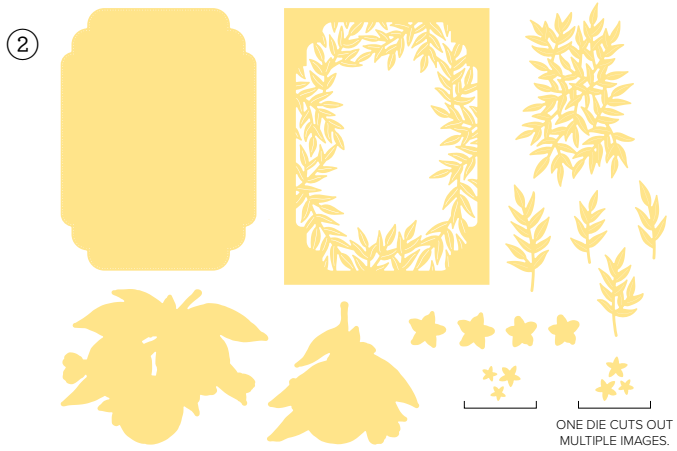

mediterranean blooms

SUITE COLLECTION • 163300 | $83.00 • **EN** **FR**

10% **BUNDLED SAVINGS** 1-2. **CITRUS BLOOMS BUNDLE** • 163295 | ~~$69.00~~ $62.00 • Stamp Set + Dies • **EN** **FR**
3. OPAL ROUNDS ASSORTMENT • 163298 | $8.50 • 120 pieces. **4. MEDITERRANEAN BLOOMS 12" X 12" (30.5 X 30.5 CM)**
DESIGNER SERIES PAPER • 163284 | $12.50 • 12 sheets.

► To order bundle items individually 1. **CITRUS BLOOMS STAMP SET** • 163286 | $26.00 • 9 cling stamps • **EN** **FR**
2. **CITRUS BLOOMS DIES** • 163294 | $43.00 • 15 dies. Largest die: 5-1/8" x 3-3/4" (13 x 9.5 cm).