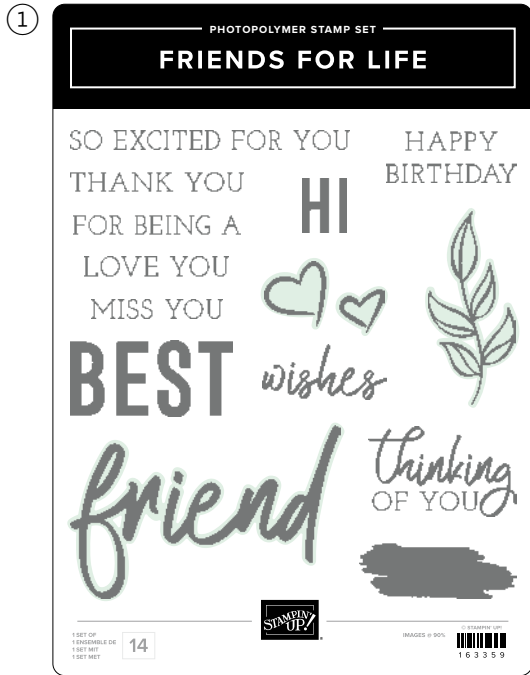

full of life

SUITE COLLECTION • 163369 | $82.50 • **EN** **FR**

10% BUNDLED SAVINGS 1-2. FRIENDS FOR LIFE BUNDLE • 163365 | $59.00 $53.00 • Stamp Set + Dies • **EN** **FR**
3. IRIDESCENT 1/2" (1.3 CM) STRIPED TRIM • 163299 | $8.50 • 10 yards (9.1 m). 4. IRIDESCENT FACETED GEMS • 163368 | $8.50 • 100 pieces.
5. FULL OF LIFE 6" X 6" (15.2 X 15.2 CM) DESIGNER SERIES PAPER • 163357 | $12.50 • 48 sheets.

► To order bundle items individually 1. FRIENDS FOR LIFE STAMP SET • 163359 | $25.00 • 14 photopolymer stamps • **EN** **FR**
2. FRIENDS FOR LIFE DIES • 163364 | $34.00 • 9 dies. Largest die: 3" x 2-3/4" (7.6 x 7 cm) • **EN** **FR**