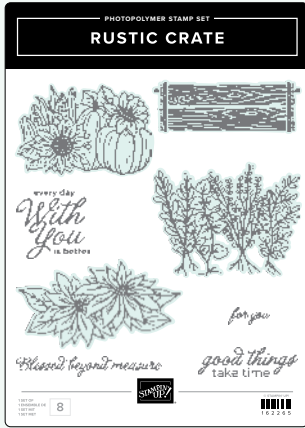

RUSTIC CRATE STAMP SET • 162265 | $20.00
RUSTIC CRATE DIES • 162267 | $34.00