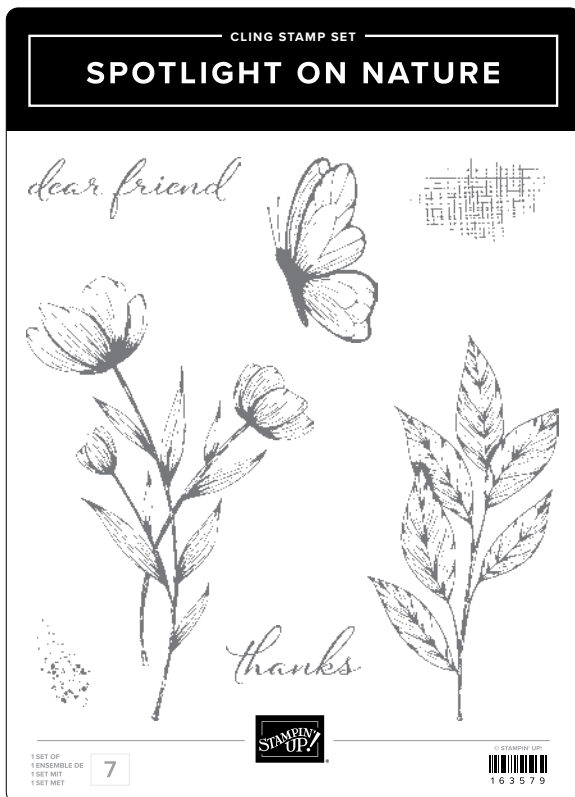

SKETCHED BUTTERFLIES DIES • 163491 | \$29.00
8 dies. Largest die: 3-1/4" x 2-1/4" (8.3 x 5.7 cm).

10%
BUNDLED SAVINGS

spotlight on nature bundle

163581 | \$58.00 \$52.00 • Stamp Set + Dies

BUNDLES

SPOTLIGHT ON NATURE STAMP SET • 163579 | \$23.00
7 cling stamps.