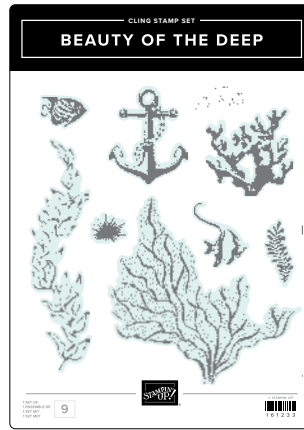

BEAUTY OF THE DEEP STAMP SET • 161233 | $25.00
BEAUTY OF THE DEEP DIES • 161236 | $33.00