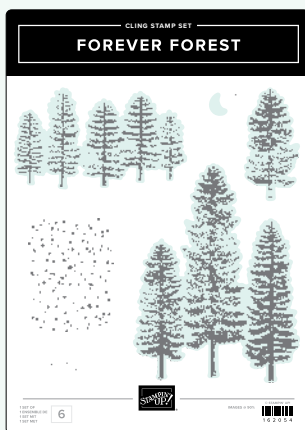

FOREVER FOREST STAMP SET • 162054 | $26.00
FOREVER FOREST DIES • 162057 | $37.00