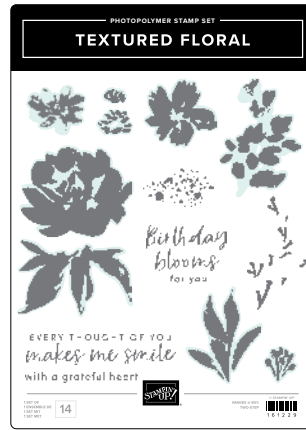

TEXTURED FLORAL STAMP SET • 161229 | $24.00
TEXTURED FLORAL DIES • 161231 | $34.00