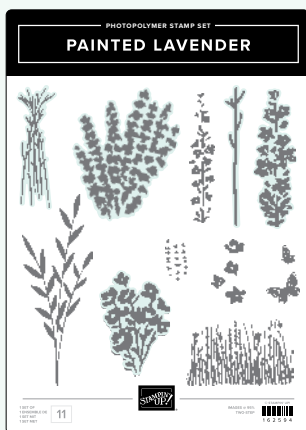

PAINTED LAVENDER STAMP SET • 162594 | $20.00
PAINTED LAVENDER DIES • 162596 | $32.00