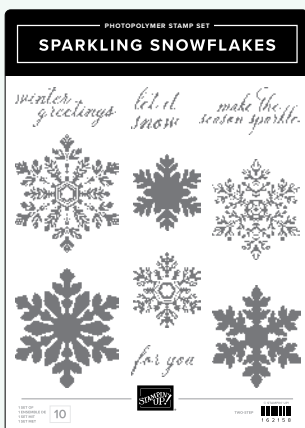

SPARKLING SNOWFLAKES STAMP SET • 162158 | $20.00 • **EN** **PR**
SPARKLING SNOWFLAKES TAG TOPPER PUNCH • 162164 | $27.00