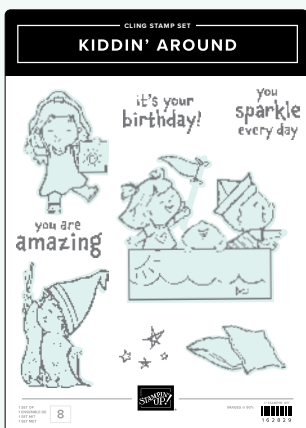

KIDDIN' AROUND STAMP SET • 162829 | $26.00 • **BN** **PR**
KIDDIN' AROUND DIES • 162838 | $34.00