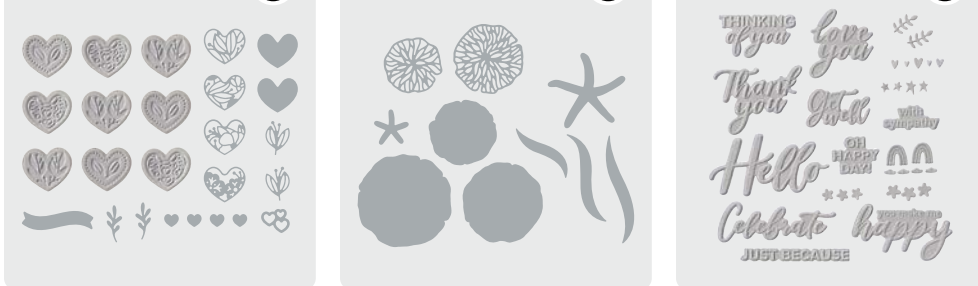

1. Ink your folder before running it through the Stampin' Cut & Emboss Machine.

2. Add ink to your paper after embossing.

3. Use a hybrid embossing folder to emboss and die cut at the same time.

Pretty Patterns