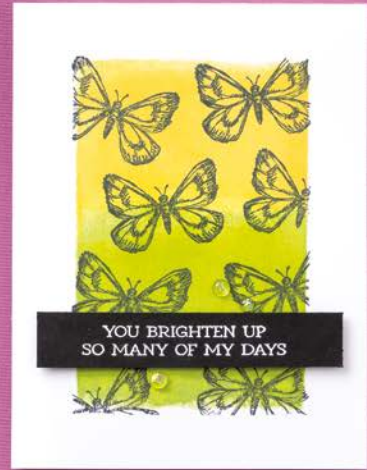

Lovely Layers

Use Blending Brushes to brush ink over masks in sequential order.

ENDURING BEAUTY
DECORATIVE MASKS • 162673 | $12.50
5 masks.

BLENDING BRUSHES • 153611 | $15.00
3 brushes.

SKETCHED
BUTTERFLIES
STAMP SET
163490 | $26.00

Masks are numbered and include notched guides for easy alignment.

Make a Scene

Masking paper can help you build a realistic scene. Simply stamp your image on masking paper, fussy cut, then place over the image you want to keep clean before stamping again.

STAMPIN' UP! MASKING PAPER • 155480 | $7.00
12 sheets.

Tape a Shape

Cut a shape, such as this cloud, from Masking Paper and apply to cardstock, then use a Blending Brush to paint the sky blue.

SMALL BLENDING BRUSHES • 160518 | $14.00
3 brushes.