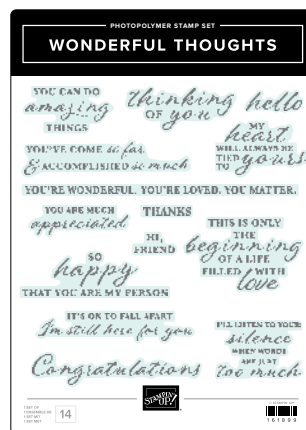

WONDERFUL THOUGHTS STAMP SET • 161899 | $25.00 • **BN** **PA**
WONDERFUL THOUGHTS DIES • 161491 | $34.00 • **BN** **PA**