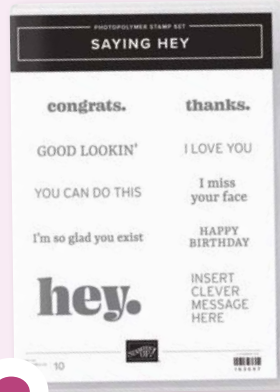

1.

Get Groovy

PAPER SNIPS SCISSORS
103579 | \$12.00

Fussy cut your stamped images like a pro. These precision snips will help you get into any groove.

2.

Stuck on You

MULTIPURPOSE LIQUID GLUE
110755 | \$6.00

Strong and dependable adhesive that sticks with you (like glue).

3.

Dynamic Dimension

STAMPIN' DIMENSIONALS™
104430 | \$4.25

When flat just flops, make it pop with dimension. Peel and stick!

4.

Heavenly Hues

CLASSIC STAMPIN' SPOTS™ ASSORTMENT
153183 | \$26.00

Sample a little taste of eight heavenly hues with this value-packed ink assortment.

5.

Block Solid

CLEAR BLOCK D • 118485 | \$9.50
CLEAR BLOCK E • 118484 | \$13.00

A transparent block puts you in control when you're stamping.

6.

Saying Hey

SAYING HEY STAMP SET
163697 \$17.00

This sentiment-only set has thoughts for many occasions, but you can choose any set you like in our online store.