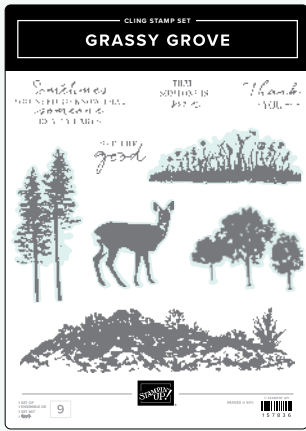

GRASSY GROVE STAMP SET • 157836 | $24.00 • **BN** **PR**
GROVE DIES • 157844 | $39.00