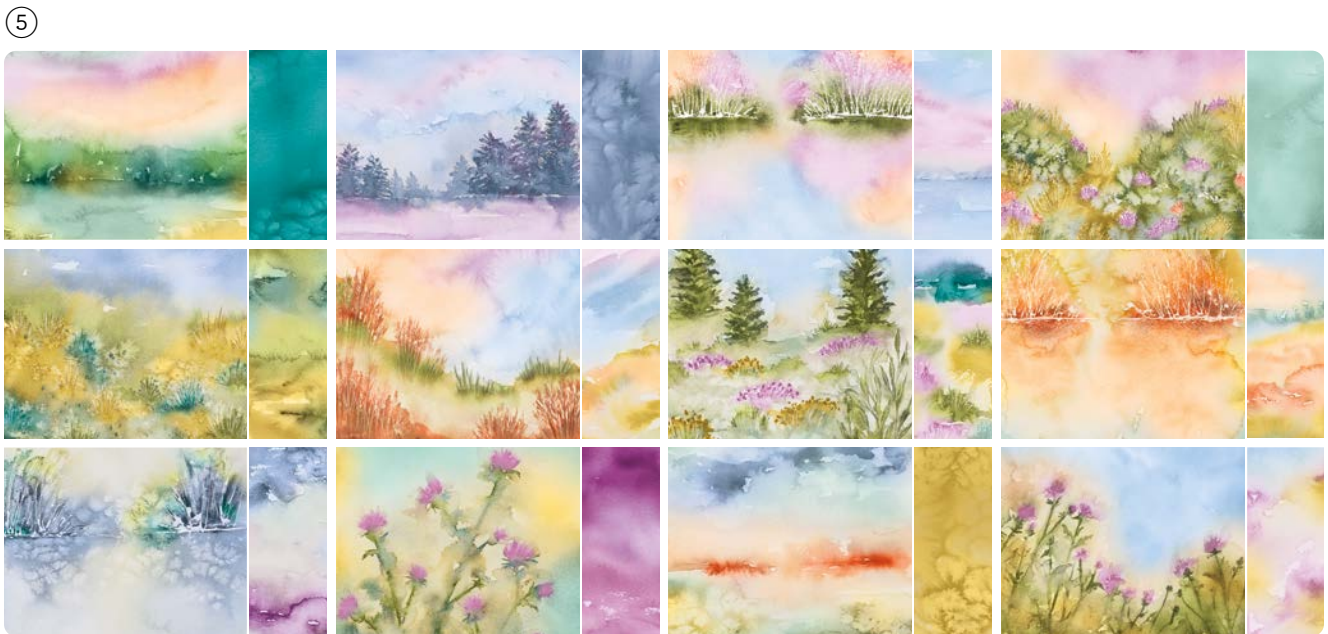

thoughtful journey

SUITE COLLECTION • 163320 | $86.75 • **EN** **FR**

10% BUNDLED SAVINGS 1-2. **THOUGHTFUL WISHES BUNDLE** • 163314 | ~~$62.00~~ $55.75 • Stamp Set + Dies • **EN** **FR**
3. ADHESIVE-BACKED PEARL TRIO • 163319 | $7.50 • 120 pieces. **4. THOUGHTFUL DESIGNS 12" X 12" (30.5 X 30.5 CM) SPECIALTY DESIGNER SERIES PAPER** • 163317 | $11.00 • 5 sheets. **5. THOUGHTFUL JOURNEY 6" X 6" (15.2 X 15.2 CM) DESIGNER SERIES PAPER** • 163303 | $12.50 • 48 sheets.

► To order bundle items individually 1. **THOUGHTFUL WISHES STAMP SET** • 163305 | $25.00 • 10 cling stamps

Inspired by Million Sales Achiever Laurie Krauss • **EN** **FR**

2. **THOUGHTFUL WISHES DIES** • 163313 | $37.00 • 11 dies. 4-7/8" x 2-1/2" (12.4 x 6.4 cm).