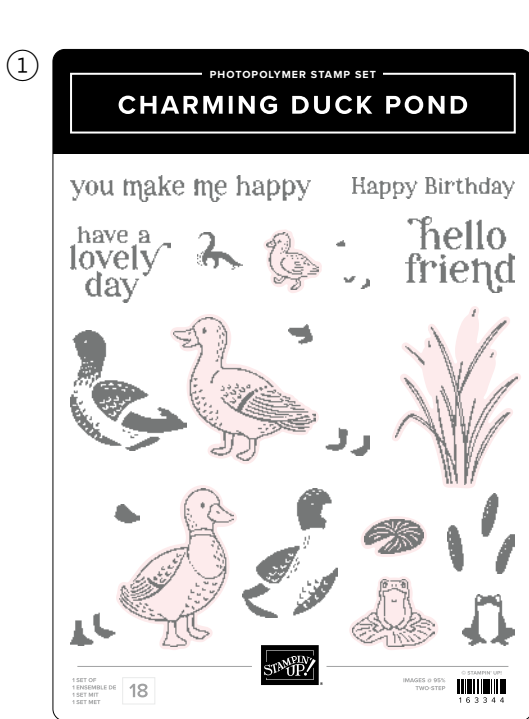

10% BUNDLED SAVINGS 1-2. CHARMING DUCK POND BUNDLE • 163350 | \$52.00 \$46.75 • Stamp Set + Dies • EN FR
 3. ADHESIVE-BACKED DAPPLED DOTS • 163353 | \$8.00 • 120 pieces. 4. LILY POND LANE 6" X 6" (15.2 X 15.2 CM)
 DESIGNER SERIES PAPER • 163342 | \$12.50 • 48 sheets.