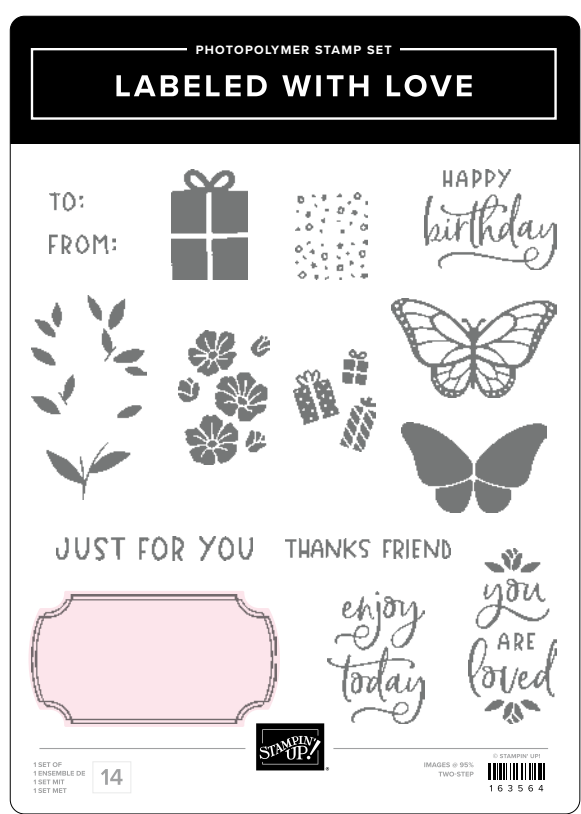

Labeled with Love Stamp Set • 163564 | $21.00
14 photopolymer stamps • EN FR