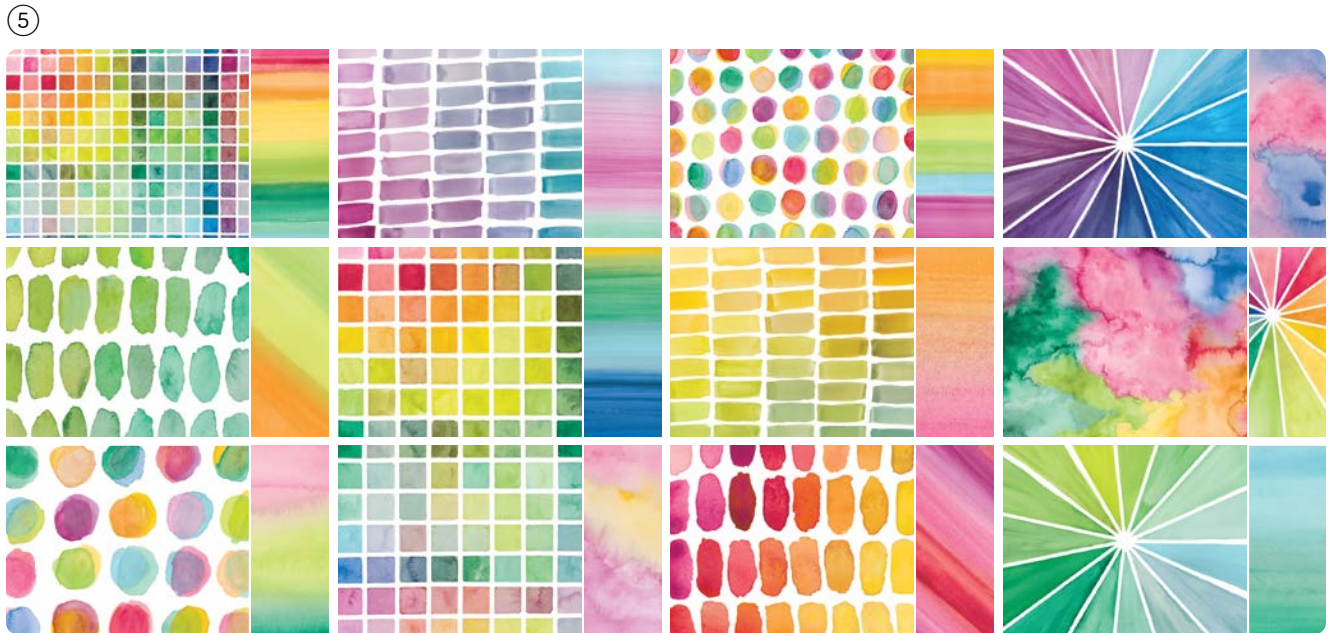

full of life

SUITE COLLECTION • 163369 | $82.50 • **EN** **FR**

10% BUNDLED SAVINGS 1-2. FRIENDS FOR LIFE BUNDLE • 163365 | $59.00 $53.00 • Stamp Set + Dies • **EN** **FR**
3. IRIDESCENT 1/2" (1.3 CM) STRIPED TRIM • 163299 | $8.50 • 10 yards (9.1 m). 4. IRIDESCENT FACETED GEMS • 163368 | $8.50 • 100 pieces.
5. FULL OF LIFE 6" X 6" (15.2 X 15.2 CM) DESIGNER SERIES PAPER • 163357 | $12.50 • 48 sheets.

► To order bundle items individually 1. FRIENDS FOR LIFE STAMP SET • 163359 | $25.00 • 14 photopolymer stamps • **EN** **FR**
2. FRIENDS FOR LIFE DIES • 163364 | $34.00 • 9 dies. Largest die: 3" x 2-3/4" (7.6 x 7 cm) • **EN** **FR**