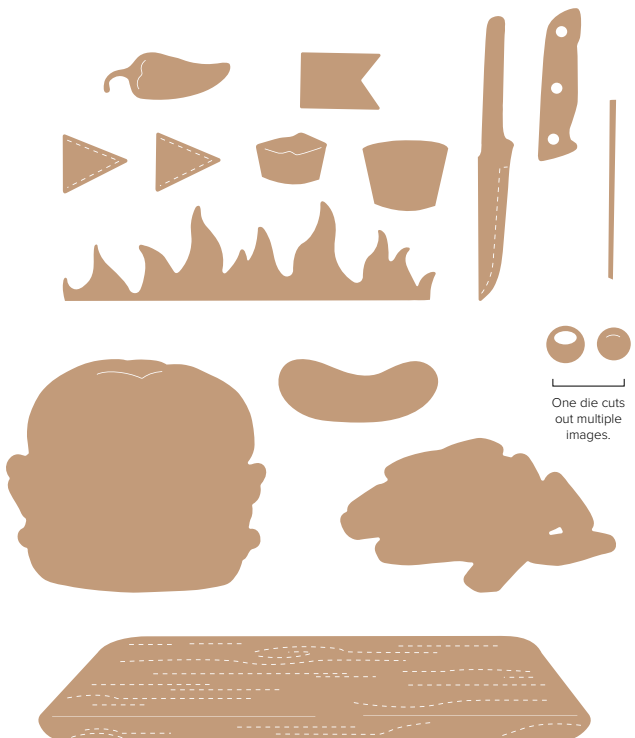

One die cuts
out multiple
images.

BISTRO BURGER DIES • 163649 | $28.00
15 dies. Largest die: 4-7/8" x 1" (12.4 x 2.5 cm).