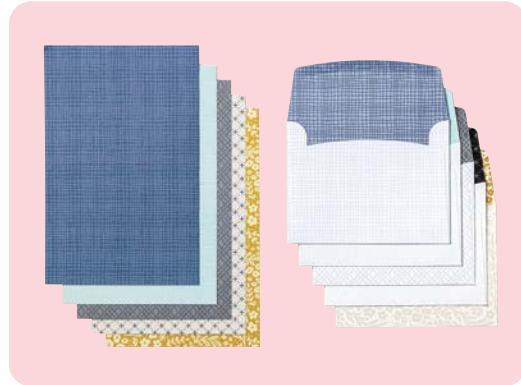

start with cards & envelopes

5 card bases and 5 envelopes.
Folded card size: 4-1/4" x 5-1/2" (10.8 x 14 cm).

SUNNY SPRINGS CARDS & ENVELOPES
163754 | \$8.00

CALMING CREEK CARDS & ENVELOPES
163753 | \$8.00