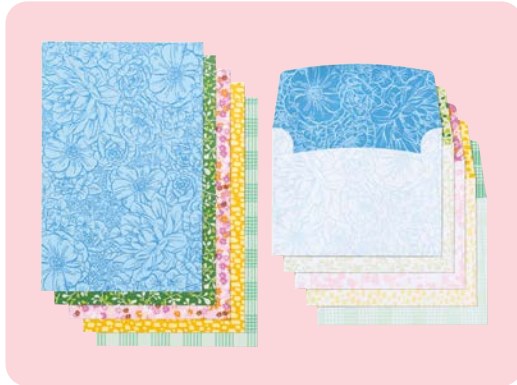

start with cards & envelopes

5 card bases and 5 envelopes.
Folded card size: 4-1/4" x 5-1/2" (10.8 x 14 cm).

SUNNY SPRINGS CARDS & ENVELOPES
163754 | \$8.00

CALMING CREEK CARDS & ENVELOPES
163753 | \$8.00