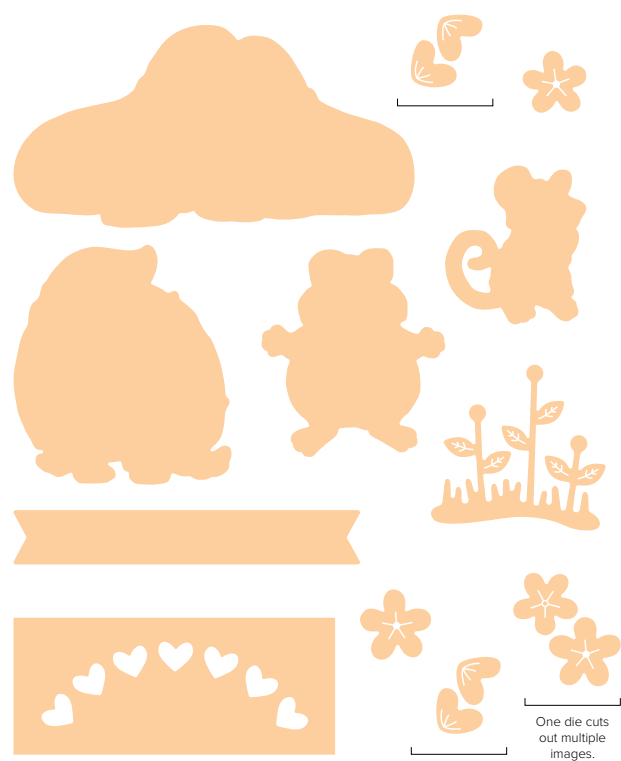

HEARTS & HUGS

SENDING A BIG HUG SO IT'S THERE WHEN YOU NEED IT

I COULD JUST HUG YOU! SENDING BIRTHDAY HUGS THANKS

1 SET OF 10
1 ENSEMBLE DE 10
1 SET MEY 10

STAMPIN' UP!

IMAGES © 95%

163659

HEARTS & HUGS STAMP SET • 163659 | \$25.00
10 cling stamps • EN FR