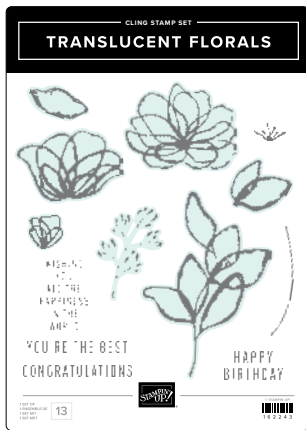

TRANSLUCENT FLORALS STAMP SET • 162243 | $26.00 • **BN** **PA**
TRANSLUCENT FLORALS DIES • 162252 | $34.00