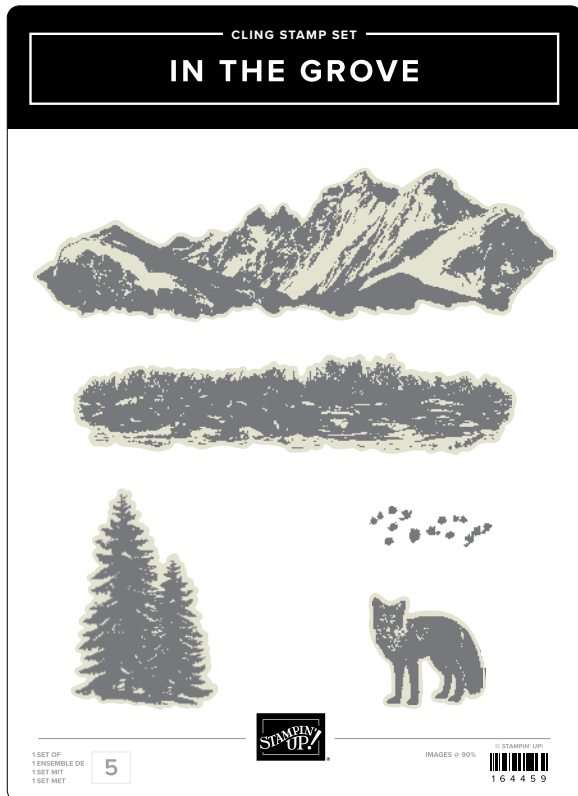

IN THE GROVE STAMP SET • 164459 | $22.00
5 cling stamps.