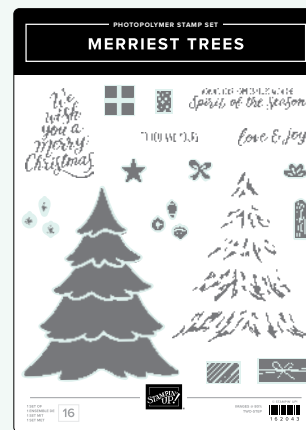

MERRIEST TREES STAMP SET • 162043 | $25.00
MERRIEST TREES DIES • 162047 | $37.00