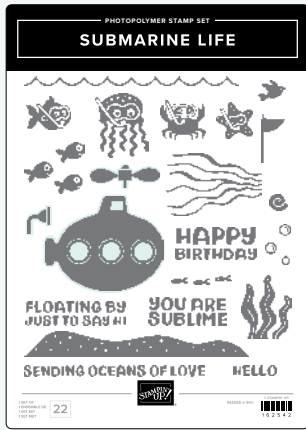

SUBMARINE LIFE STAMP SET • 162542 | $24.00
SUBMARINE LIFE BUILDER PUNCH • 162534 | $24.00