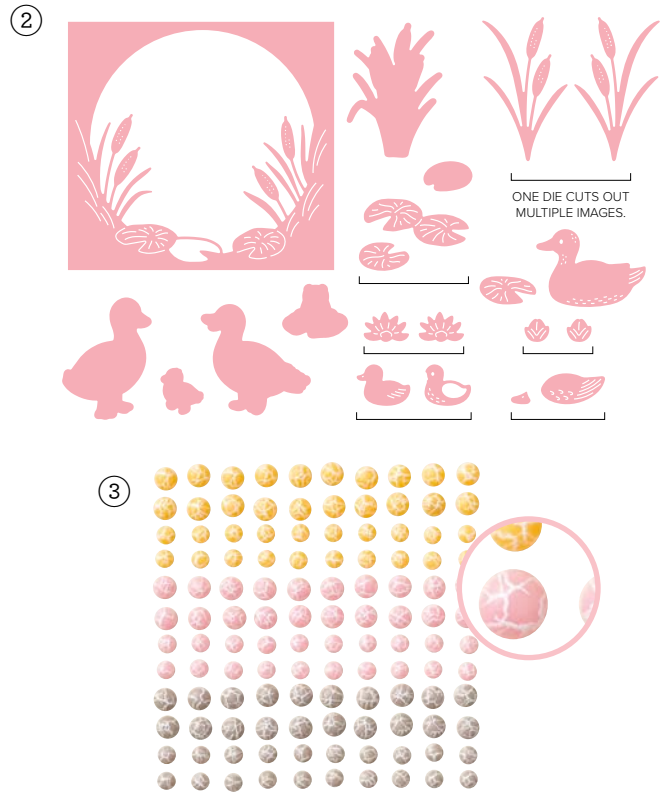

PRETTY IN PINK

PEACH PIE

BALMY BLUE

PRETTY PEACOCK

GRANNY APPLE GREEN

GRAY GRANITE

Lily pond lane

SUITE COLLECTION • 163354 | \$67.25 • EN FR

10% BUNDLED SAVINGS 1-2. CHARMING DUCK POND BUNDLE • 163350 | \$52.00 \$46.75 • Stamp Set + Dies • EN FR
 3. ADHESIVE-BACKED DAPPLED DOTS • 163353 | \$8.00 • 120 pieces. 4. LILY POND LANE 6" X 6" (15.2 X 15.2 CM)
 DESIGNER SERIES PAPER • 163342 | \$12.50 • 48 sheets.