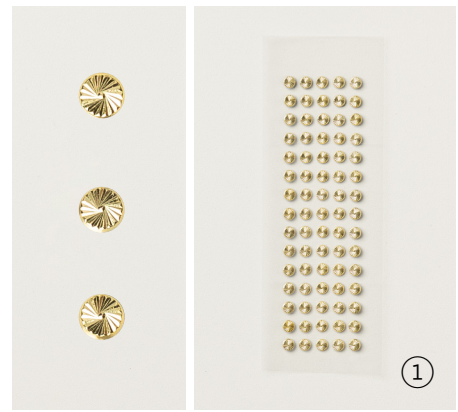

## FITTING FLORETS COLLECTION\*

163129 | \$97.50 **EN FR** Limited Time Only

The Fitting Florets Collection includes:

- Framed Florets Bundle 10% **BUNDLED SAVINGS**
- Framed & Festive Stamp Set
- Fitting Florets 12" x 12" (30.5 x 30.5 cm) Designer Series Paper
- Gold Adhesive-Backed Swirls

**FRAMED FLORETS STAMP SET**  
 161815 | \$23.00  
 13 photopolymer stamps  
 (suggested clear blocks: a, b, d) • **EN** **FR**  
 ○ Coordinates with Framed Florets Dies

**FRAMED FLORETS DIES**  
 160623 | \$37.00  
 13 dies. Largest die:  
 4-5/8" x 3-11/16" (11.7 x 9.4 cm).